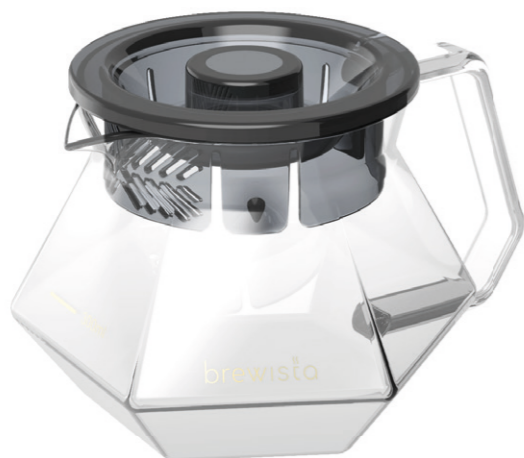

GLASS SERVER

X SERIES GLASS SERVER

ART. NR.: BX-GS002 | Small 400ml
ART. NR.: BXGS002-700 | Large 700ml