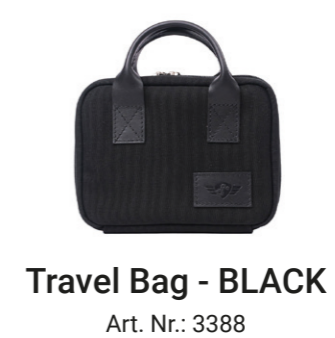

X25 Trailmaster Tigershark Forest
Art. Nr.: 3697