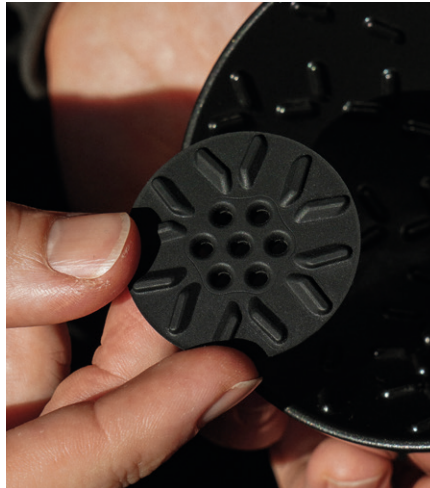

Graycano Coin

Art. Nr.: GCSBLA

For wholesale contact

BESTbrew

Wilhelm-Mast-Str. 7
38304 Wolfenbüttel
Germany

www.bestbrew.de
[bestbrew.gmbh](https://www.instagram.com/bestbrew.gmbh)

Check out the latest versions
of our catalogues.